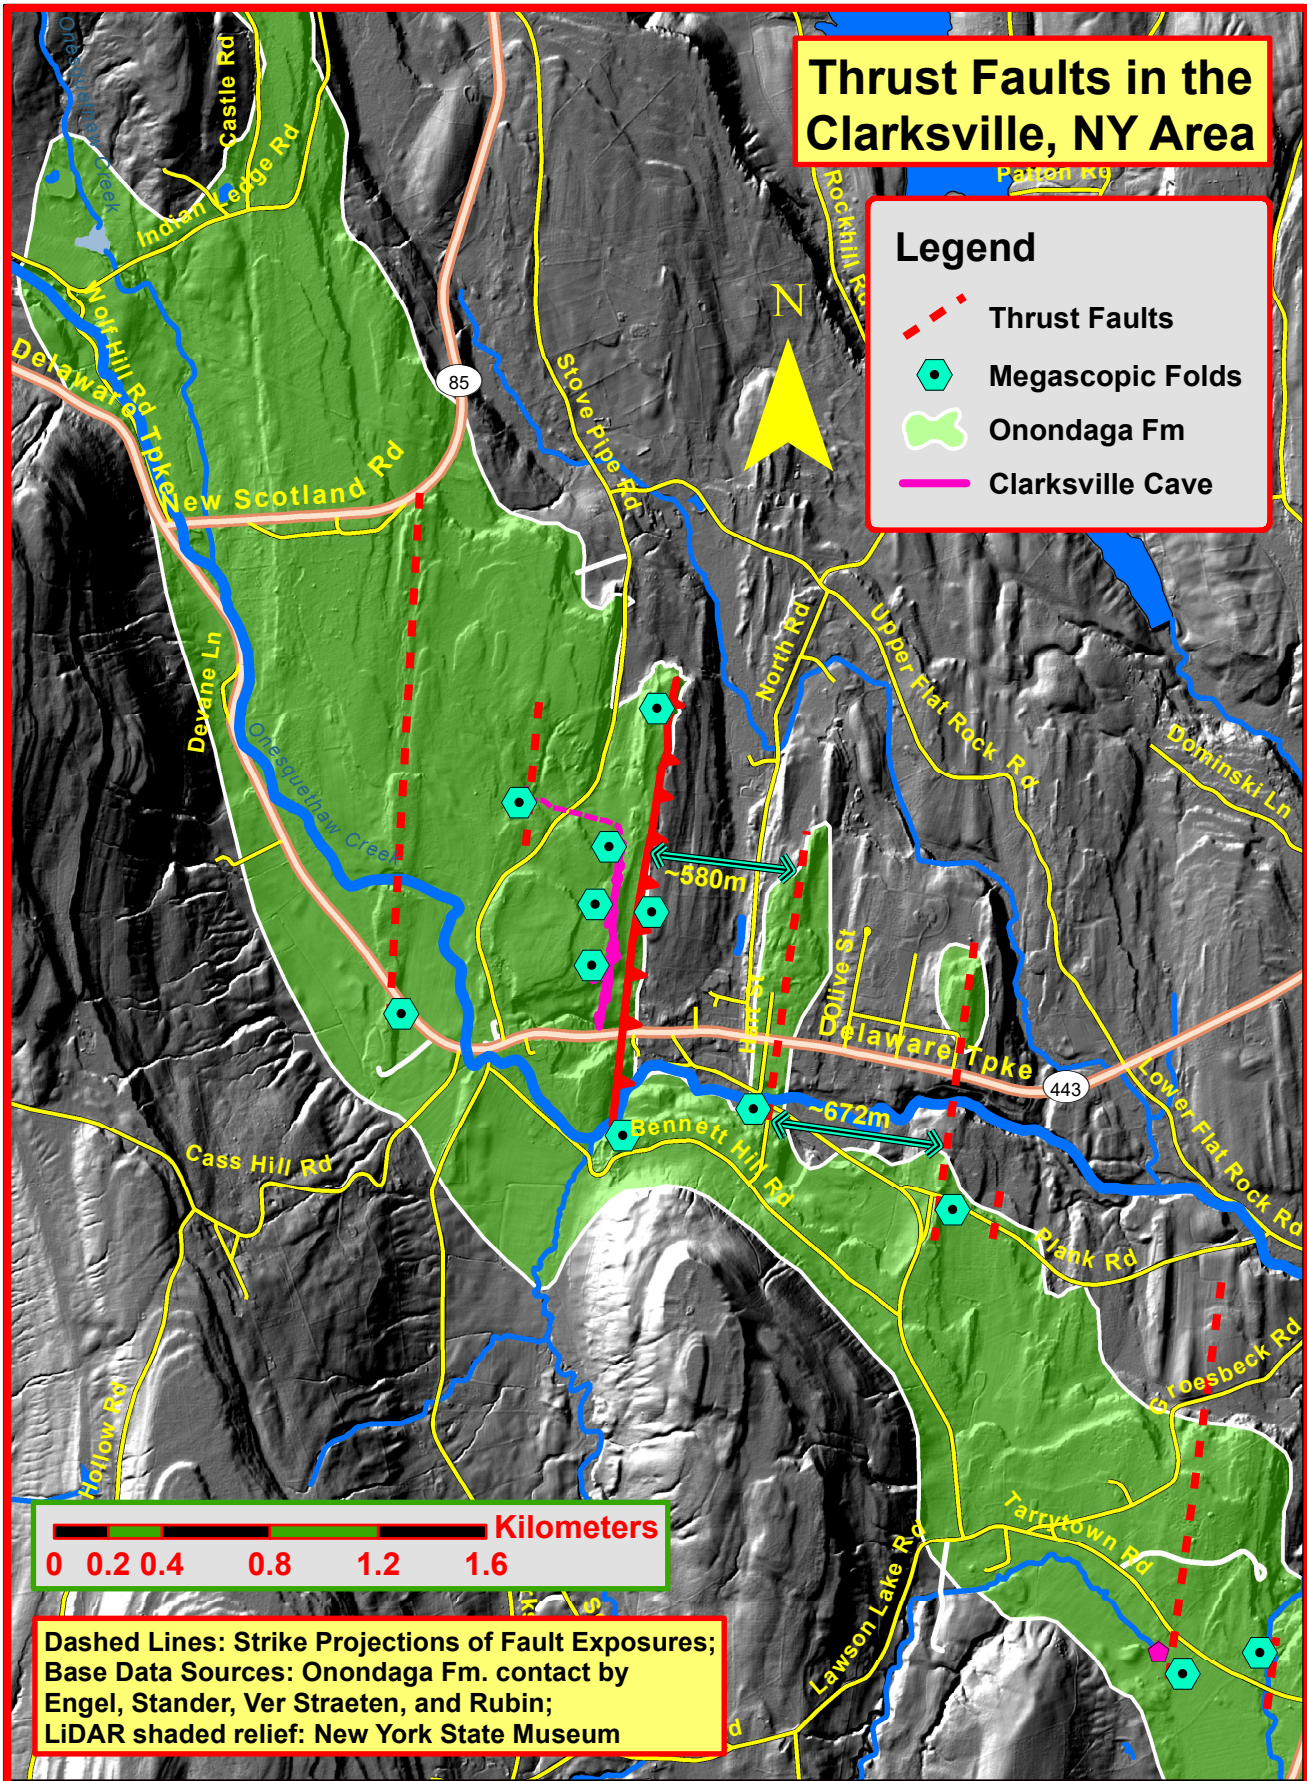

# Thrust Faults in the Clarksville, NY Area

**Legend**

-  Thrust Faults
-  Megascopic Folds
-  Onondaga Fm
-  Clarksville Cave

Dashed Lines: Strike Projections of Fault Exposures;  
 Base Data Sources: Onondaga Fm. contact by Engel, Stander, Ver Straeten, and Rubin;  
 LiDAR shaded relief: New York State Museum